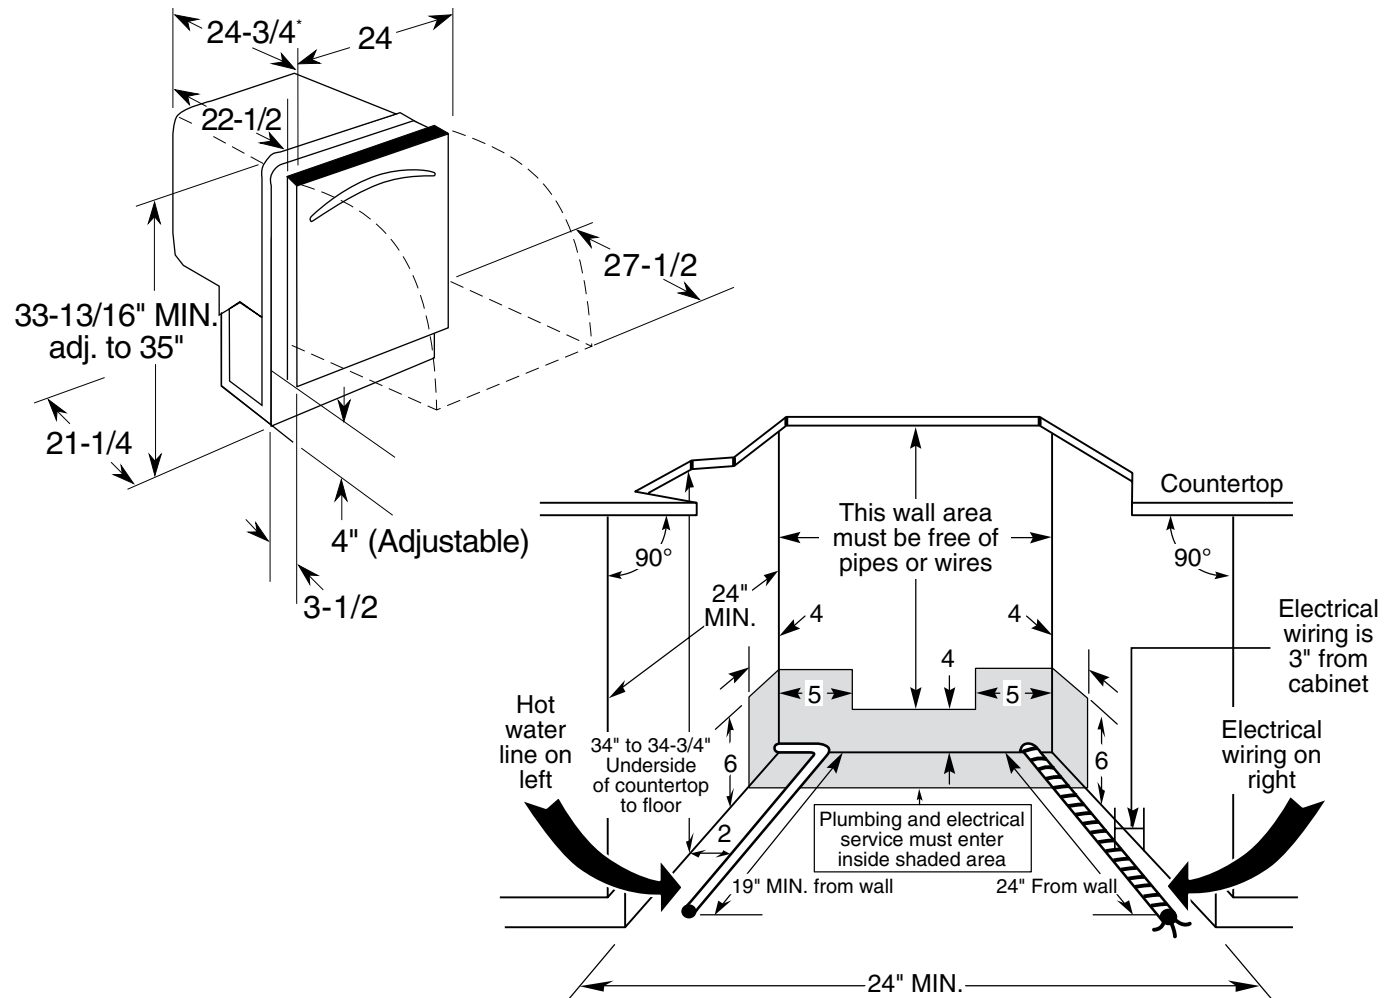

### Dimensions and Installation Information (in inches)

**Installation Information:** Before installing, consult installation instructions packed with product for current dimensional data.

†† Add 1/2" for deepest part of contour door.  
Allow an additional 2" for the handle on PDWT500/PDWT400/PDWT200 Series models.